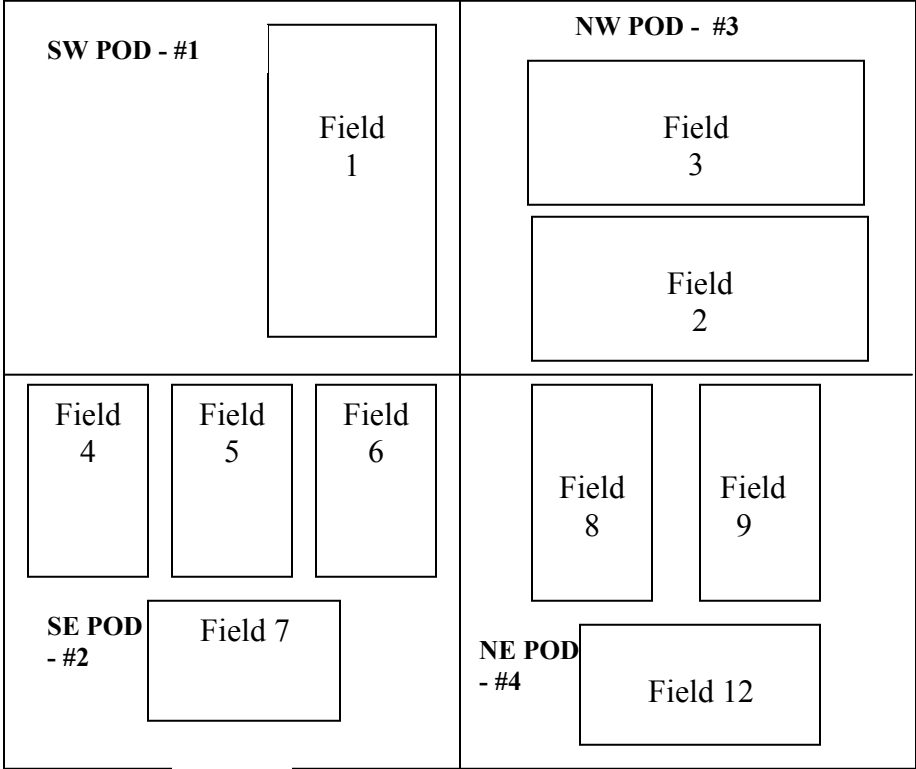

North Cheyenne Community Park

Concessions  
Rest Rooms

P  
A  
R  
K  
I  
N  
G

Shed

Mynear St.

Ridge Road